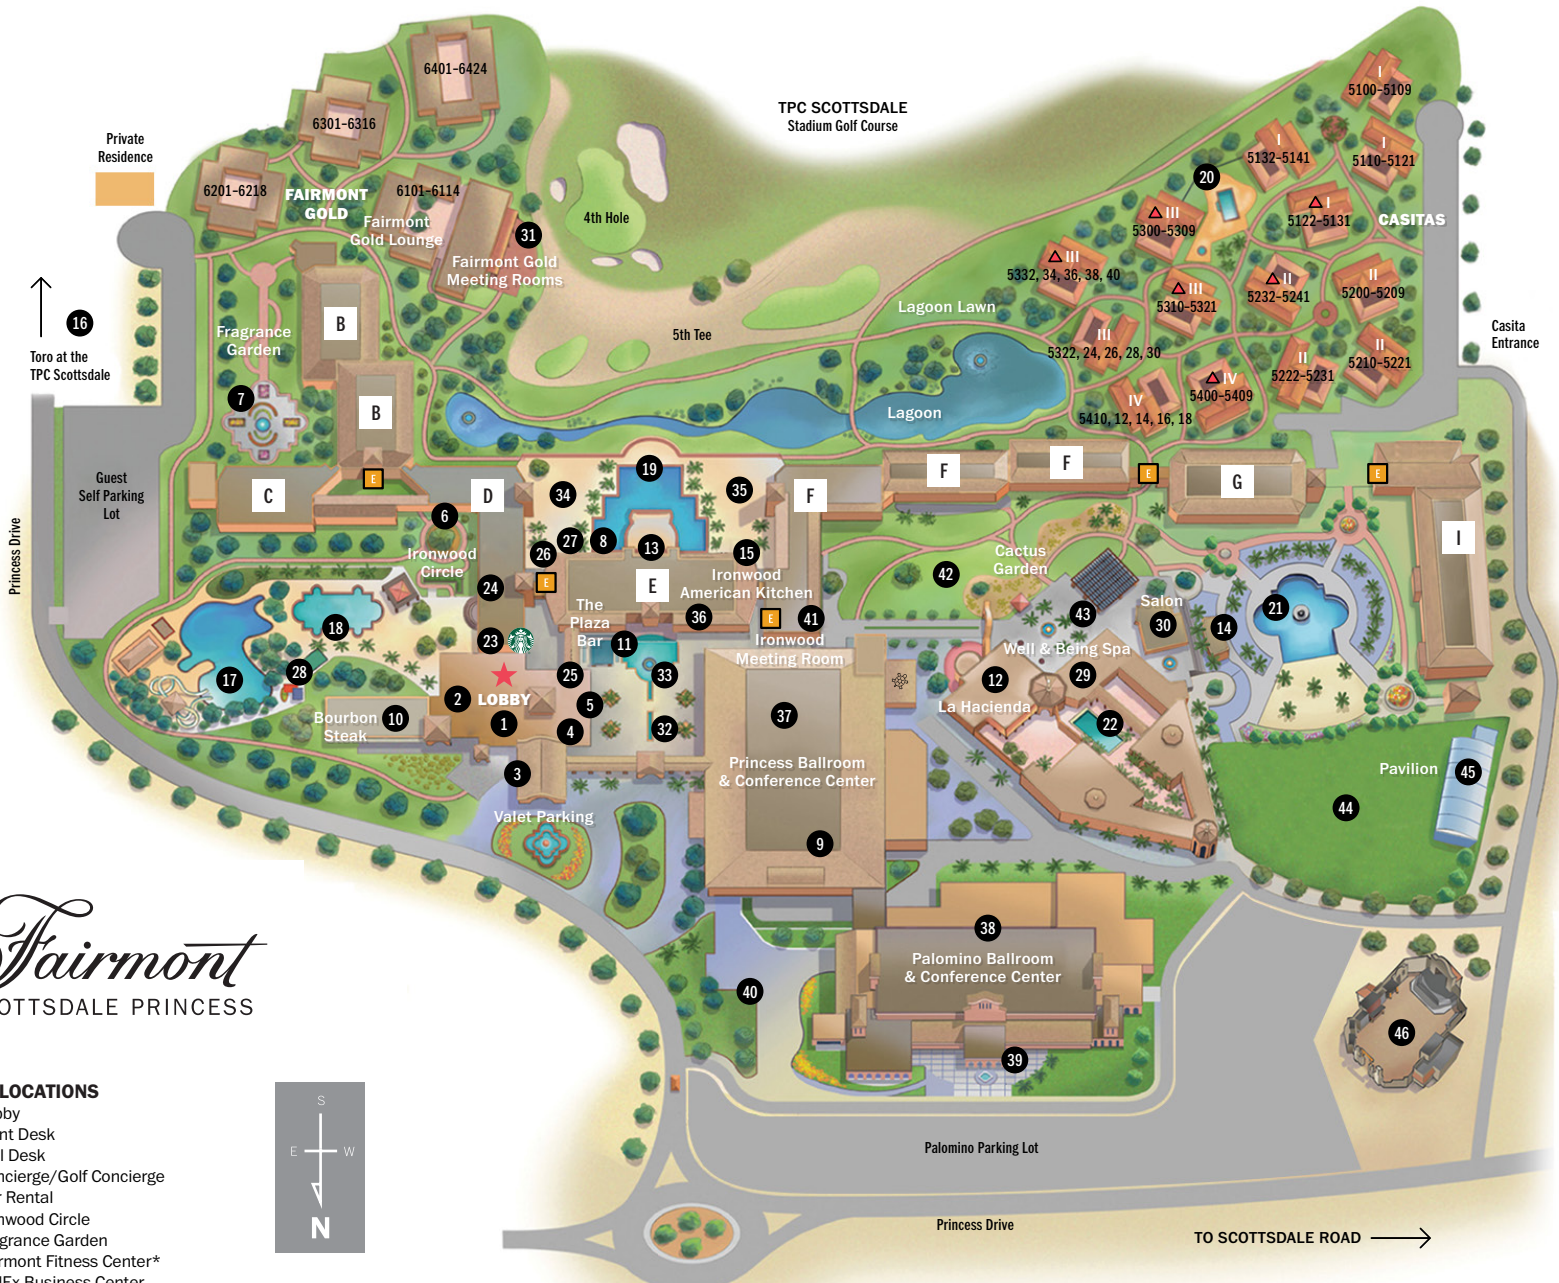

- ★ 1 Lobby
- 2 Front Desk
- 3 Bell Desk
- 4 Concierge/Golf Concierge
- 5 Car Rental
- 6 Ironwood Circle
- 7 Fragrance Garden
- 8 Fairmont Fitness Center*
- 9 FedEx Business Center

RESTAURANTS & LOUNGES

- 10 Bourbon Steak by Michael Mina
- 11 The Plaza Bar
- 12 La Hacienda by Richard Sandoval
- 13 The Social at Princess Pool
- 14 Sunset Beach Pool Bar
- 15 Ironwood American Kitchen*
- 16 Toro Latin Restaurant & Rum Bar at TPC
  (complimentary shuttle at front drive)

POOLS

- 17 Sonoran Splash Pool & Waterslides
- 18 Sonoran Landing Pool & Bar (18 & older)
- 19 Princess Pool & Jacuzzi
- 20 Casita Pool & Jacuzzi
- 21 Sunset Beach Pool Bar & Splash Pad
- 22 Well & Being Rooftop Pool (18 & older)

RECREATION & RETAIL

- 23 Provisions Retail & Coffee Market
- 24 Anna J Women's Boutique
- 25 Maverick Menswear
- 26 Trailblazers Recreation Center*
- 27 Virtual Reality Experience*
- 28 Sport Court & Playground
- 29 Well & Being Spa
- 30 Well & Being Salon

MEETING SPACES

- 31 Fairmont Gold Meeting Room
- 32 Princess Plaza
- 33 Princess Falls*
- 34 Princess Pool Upper East Deck
- 35 Princess Pool Upper West Deck
- 36 Princess Overlook
- 37 Princess Ballroom & Conference Center
- 38 Palomino Ballroom & Conference Center

- 39 North Palomino Plaza
- 40 East Palomino Plaza
- 41 Ironwood Meeting Room*
- 42 Canyon Lawn
- 43 Hacienda Plaza & Trellis
- 44 Sunset Lawn
- 45 Pavilion (seasonal)
- 46 Copper Canyon Wester Town

* = LOWER LEVEL   **E** = ELEVATORS

TPC SCOTTSDALE
Stadium Golf Course

FAIRMONT GOLD

CASITAS

FAIRMONT GOLD
6101-6114 | 6201-6216
6301-6316 | 6401-6424

B BUILDING
1082-1118 | 2082-2118
3082-3115 | 4082-4098

C BUILDING
1119-1144 | 2119-2144
3119-3141

D BUILDING
1067-1081 | 2067-2087
3061-3081 | 4061-4081

E BUILDING
3038-3060 | 4038-4060

F BUILDING
1014-1037 | 2006-2037
3001-3037 | 4001-4021

G BUILDING
1201-1220 | 2201-2220
3201-3220

I BUILDING
1401-1434 | 2401-2435
3401-3435

CASITAS I	CASITAS II
5100-5109	5200-5209
5110-5121	5210-5221
5122-5131	5222-5231
5132-5141	5232-5241

CASITAS III	CASITAS IV
5300-5309	5400-5409
5310-5321	5410, 12, 14, 16, 18
5322, 24, 26, 28, 30	
5332, 34, 36, 38, 40	

CASITAS MEETING ROOMS

- ▲ I 5130 Ambassador
- ▲ II 5232 Ambassador
- ▲ III 5308 Chairmans
- ▲ III 5320 Ambassador
- ▲ III 5332 Chairmans
- ▲ IV 5400

SCOTTSDALE ROAD

TO SCOTTSDALE ROAD →