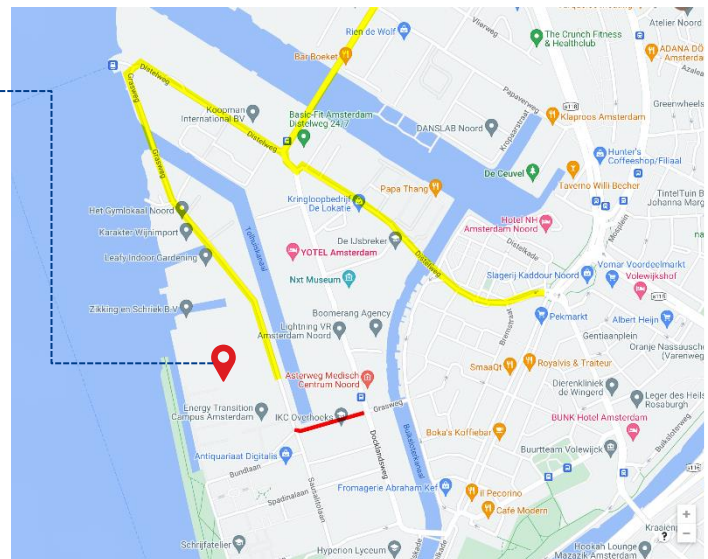

GETTING TO ETCA

By Train

The Energy Transition Campus is within easy reach from Amsterdam Central Station. Here you can take the blue-and-white ferries providing pedestrians, bicycles and mopeds a frequent and free service across the river IJ to and from Amsterdam Noord. Plan your public transport route [here](#).

Ten-minute walk from Central Station:

- Take exit 'Noord' at Amsterdam Central Station and aboard the Buiksloterweg Ferry to cross the river.
- After leaving the ferry, turn left towards EYE film museum.
- Pass EYE and follow the cycle and footpath along the river IJ.
- After 400 meters, with ETCA in front of you, turn right into the Bundlaan.
- Continue to the main entrance (Grasweg 31).

By Car

Energy Transition Campus Amsterdam

Grasweg 31, 1031 HW Amsterdam
Use Grasweg 15A for navigation.

Please be aware that Grasweg is partly inaccessible to cars between **08:00** and **08:45** and between **13:45** and **14:15** (marked red on the map).

Because of the proximity of a primary school, temporary restrictions on motorized traffic apply at school drop-off and pick-up times.

Parking

There are a limited number of visitor car parking spaces at ETCA. If you are planning to come by car, please inform your host upfront.