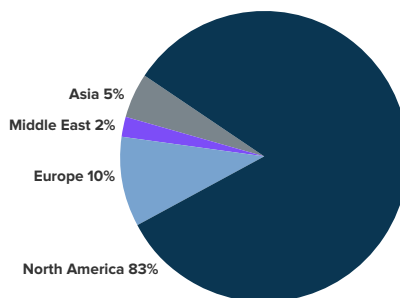

ASME ICEF 2023

The ICE Forward Conference
ASME Internal Combustion Engine

CONFERENCE
October 8–11, 2023

Pittsburgh, PA, U.S.

ASME's ICE Forward conference brings together internal combustion engine researchers from industry, academia, and government agencies to discuss technical advancements in engines for all applications, including automotive, on-road and off-road, rail, marine, and stationary power. ICE Forward provides you with the opportunity to connect with them.

The technical program is designed to showcase the latest research and encourage meaningful dialogue in a comfortable setting. **Sponsor ICE Forward to:**

- **Promote your company.** Our attendees are motivated industry professionals who communicate what they learn back to their organizations. Take this opportunity to network with your target audience and stay ahead of your competition.
- **Facilitate product advancement:** Unlock new ways to test, simulate, and develop ICE technologies.
- **Recruit the best and brightest students** to grow your team in today's competitive job market.

2022 ICEF Demographics

220+ Attendees

If you would like to sponsor or have questions about sponsoring, contact:

Colleen Seaver, ASME,
Seaverc@asme.org

Kelly Senecal, Sponsorship Program Chair
senecal@convergecf.com

Learn more at:

<https://event.asme.org/ICEF>