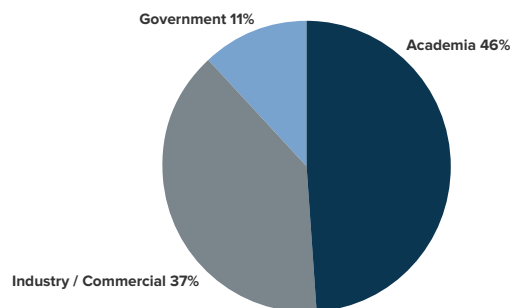

ASME ICEF 2023

The ICE Forward Conference
ASME Internal Combustion Engine

CONFERENCE
October 8–11, 2023

Pittsburgh, PA, U.S.

ASME's ICE Forward conference brings together internal combustion engine researchers from industry, academia, and government agencies to discuss technical advancements in engines for all applications, including automotive, on-road and off-road, rail, marine, and stationary power. ICE Forward provides you with the opportunity to connect with them.

The technical program is designed to showcase the latest research and encourage meaningful dialogue in a comfortable setting. **Sponsor ICE Forward to:**

- **Promote your company.** Our attendees are motivated industry professionals who communicate what they learn back to their organizations. Take this opportunity to network with your target audience and stay ahead of your competition.
- **Facilitate product advancement:** Unlock new ways to test, simulate, and develop ICE technologies.
- **Recruit the best and brightest students** to grow your team in today's competitive job market.

2022 ICEF Demographics

220+ Attendees

If you would like to sponsor or have questions about sponsoring, contact:

Colleen Seaver, ASME,
Seaverc@asme.org

Kelly Senecal, Sponsorship Program Chair
senecal@convergecf.com

Learn more at:

<https://event.asme.org/ICEF>