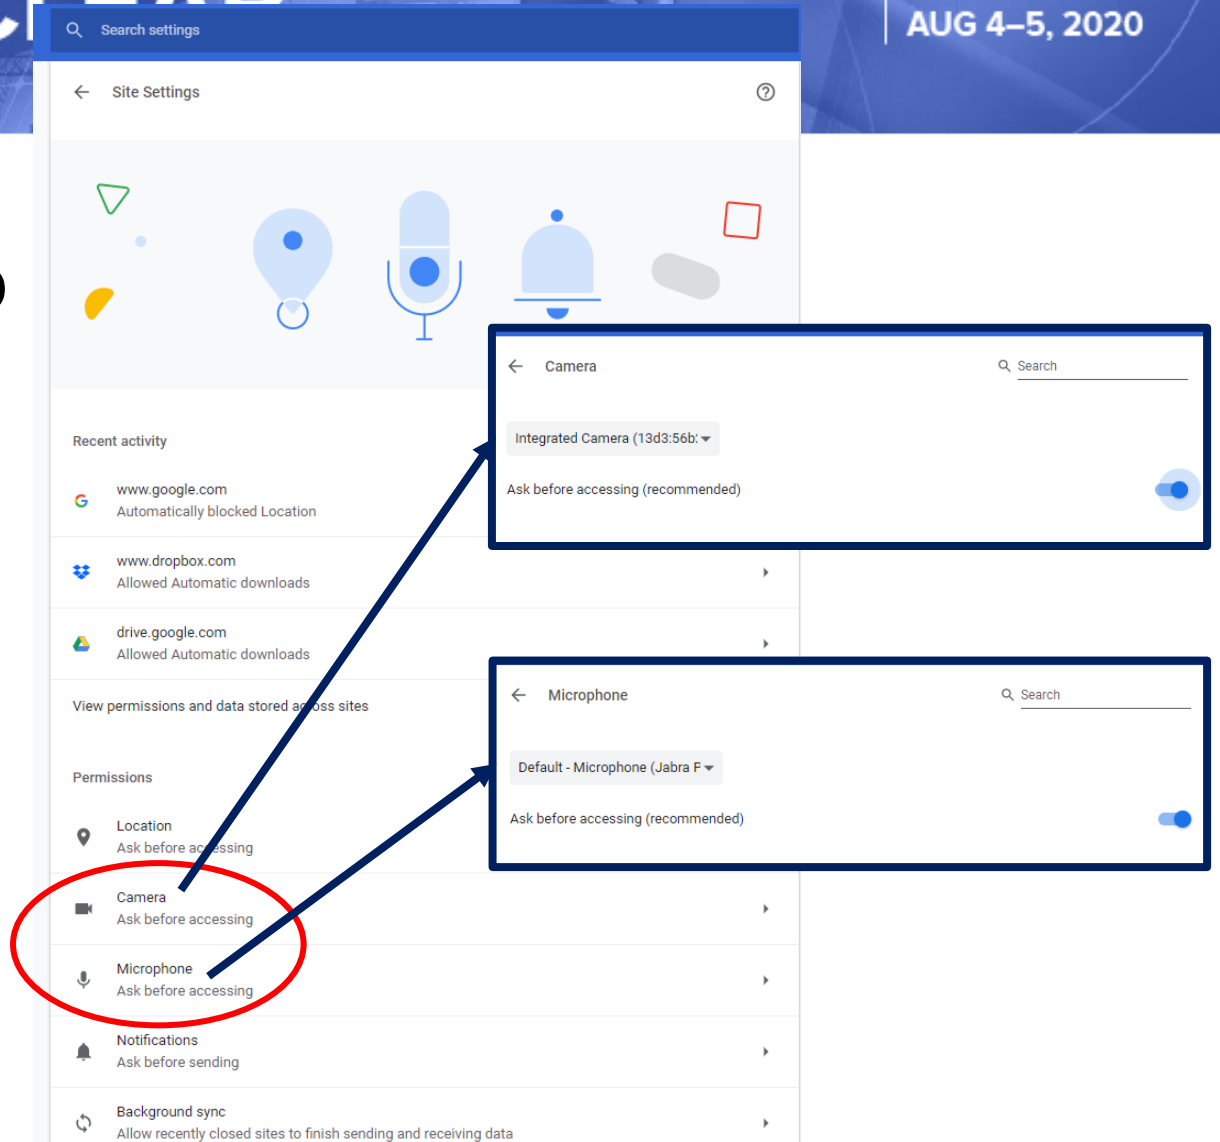

Setting up your Camera and Audio on Chrome

- Go to:
  <chrome://settings/content#media-stream-mic> or click More : > Settings at the top right corner
- Click on the Camera and Microphone options
  - Make sure <https://pheedloop.com> is added to the allow list
  - If it isn't rel, click on Ask before Accessing and aunch PheedLoop