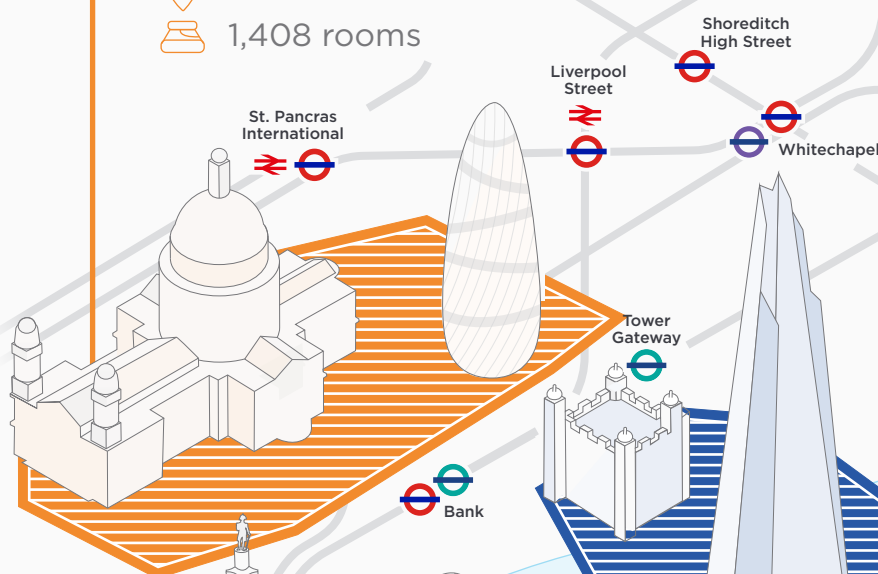

EXCeL LONDON

Big picture map Hotels

Stratford

- 15 minutes to ExCeL
- 6 hotels
- 961 rooms

Onsite and walking distance

- 13 hotels
- 2,722 rooms

City

- 25 minutes to ExCeL
- 7 hotels
- 1,408 rooms

Canary Wharf

- 10 minutes to ExCeL
- 10 hotels
- 2,104 rooms

Tower Bridge

- 20 minutes to ExCeL
- 12 hotels
- 3,689 rooms

Westminster

- 25 minutes to ExCeL
- 21 hotels
- 7,015 rooms

Greenwich

- 30 minutes to ExCeL
- 6 hotels
- 809 rooms

The Big Picture - Travel Times map

- DLR Stations
- Underground Stations
- Emirates Cable Car
- National Rail
- Crossrail (Opening in 2018)
- River Bus (Ferry)
- DLR line
- Jubilee line
- Central line
- Overground
- Crossrail (Opening in 2018)
- High Speed line

ExCeL campus map

Hotels

① DoubleTree by Hilton	⑧ Sunborn Yacht Hotel
② Premier Inn	⑨ Good Hotel London
③ Aloft London ExCeL	⑩ Hampton by Hilton - London Docklands
④ Novotel London ExCeL	⑪ Moxy London ExCeL
⑤ ibis London ExCeL	⑫ Travelodge London ExCeL
⑥ ibis STYLES London ExCeL	⑬ Holiday Inn Express - ExCeL
⑦ Crowne Plaza London Docklands	