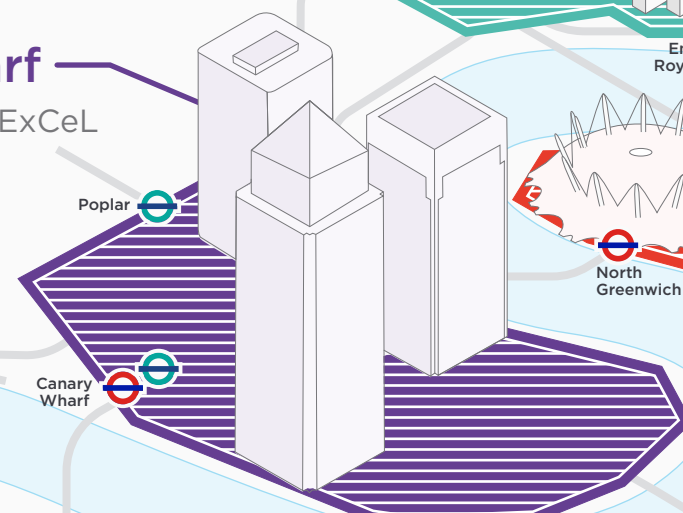

EXCeL LONDON

Big picture map Hotels

Stratford

- 15 minutes to ExCeL
- 6 hotels
- 961 rooms

Onsite and walking distance

- 13 hotels
- 2,722 rooms

City

- 25 minutes to ExCeL
- 7 hotels
- 1,408 rooms

Canary Wharf

- 10 minutes to ExCeL
- 10 hotels
- 2,104 rooms

Tower Bridge

- 20 minutes to ExCeL
- 12 hotels
- 3,689 rooms

Westminster

- 25 minutes to ExCeL
- 21 hotels
- 7,015 rooms

Greenwich

- 30 minutes to ExCeL
- 6 hotels
- 809 rooms

The Big Picture - Travel Times map

- DLR Stations
- Underground Stations
- Emirates Cable Car
- National Rail
- Crossrail (Opening in 2018)
- River Bus (Ferry)
- DLR line
- Jubilee line
- Central line
- Overground
- Crossrail (Opening in 2018)
- High Speed line

Parking

- ① Royal Victoria car park
- ② Venue car park
- ③ East car park