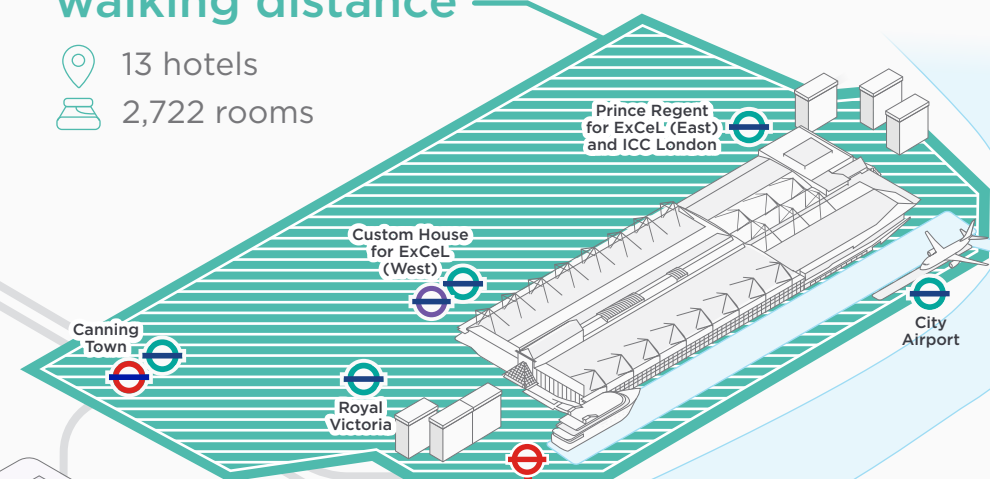

EXCeL LONDON

Big picture map Hotels

Stratford

- 15 minutes to ExCeL
- 6 hotels
- 961 rooms

Onsite and walking distance

- 13 hotels
- 2,722 rooms

City

- 25 minutes to ExCeL
- 7 hotels
- 1,408 rooms

Canary Wharf

- 10 minutes to ExCeL
- 10 hotels
- 2,104 rooms

Tower Bridge

- 20 minutes to ExCeL
- 12 hotels
- 3,689 rooms

Westminster

- 25 minutes to ExCeL
- 21 hotels
- 7,015 rooms

Greenwich

- 30 minutes to ExCeL
- 6 hotels
- 809 rooms

The Big Picture - Travel Times map

- DLR Stations
- Underground Stations
- Emirates Cable Car
- National Rail
- Crossrail (Opening in 2018)
- River Bus (Ferry)
- DLR line
- Jubilee line
- Central line
- Overground
- Crossrail (Opening in 2018)
- High Speed line

Parking

- ① Royal Victoria car park
- ② Venue car park
- ③ East car park