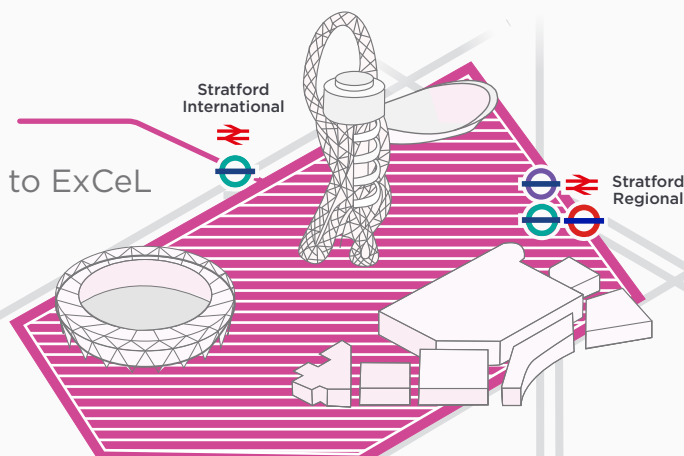

EXCeL LONDON

Big picture map Hotels

Stratford

- 15 minutes to ExCeL
- 6 hotels
- 961 rooms

Onsite and walking distance

- 13 hotels
- 2,722 rooms

City

- 25 minutes to ExCeL
- 7 hotels
- 1,408 rooms

Canary Wharf

- 10 minutes to ExCeL
- 10 hotels
- 2,104 rooms

Tower Bridge

- 20 minutes to ExCeL
- 12 hotels
- 3,689 rooms

Westminster

- 25 minutes to ExCeL
- 21 hotels
- 7,015 rooms

Greenwich

- 30 minutes to ExCeL
- 6 hotels
- 809 rooms

The Big Picture - Travel Times map

- DLR Stations
- Underground Stations
- Emirates Cable Car
- National Rail
- Crossrail (Opening in 2018)
- River Bus (Ferry)
- DLR line
- Jubilee line
- Central line
- Overground
- Crossrail (Opening in 2018)
- High Speed line

Parking

- ① Royal Victoria car park
- ② Venue car park
- ③ East car park