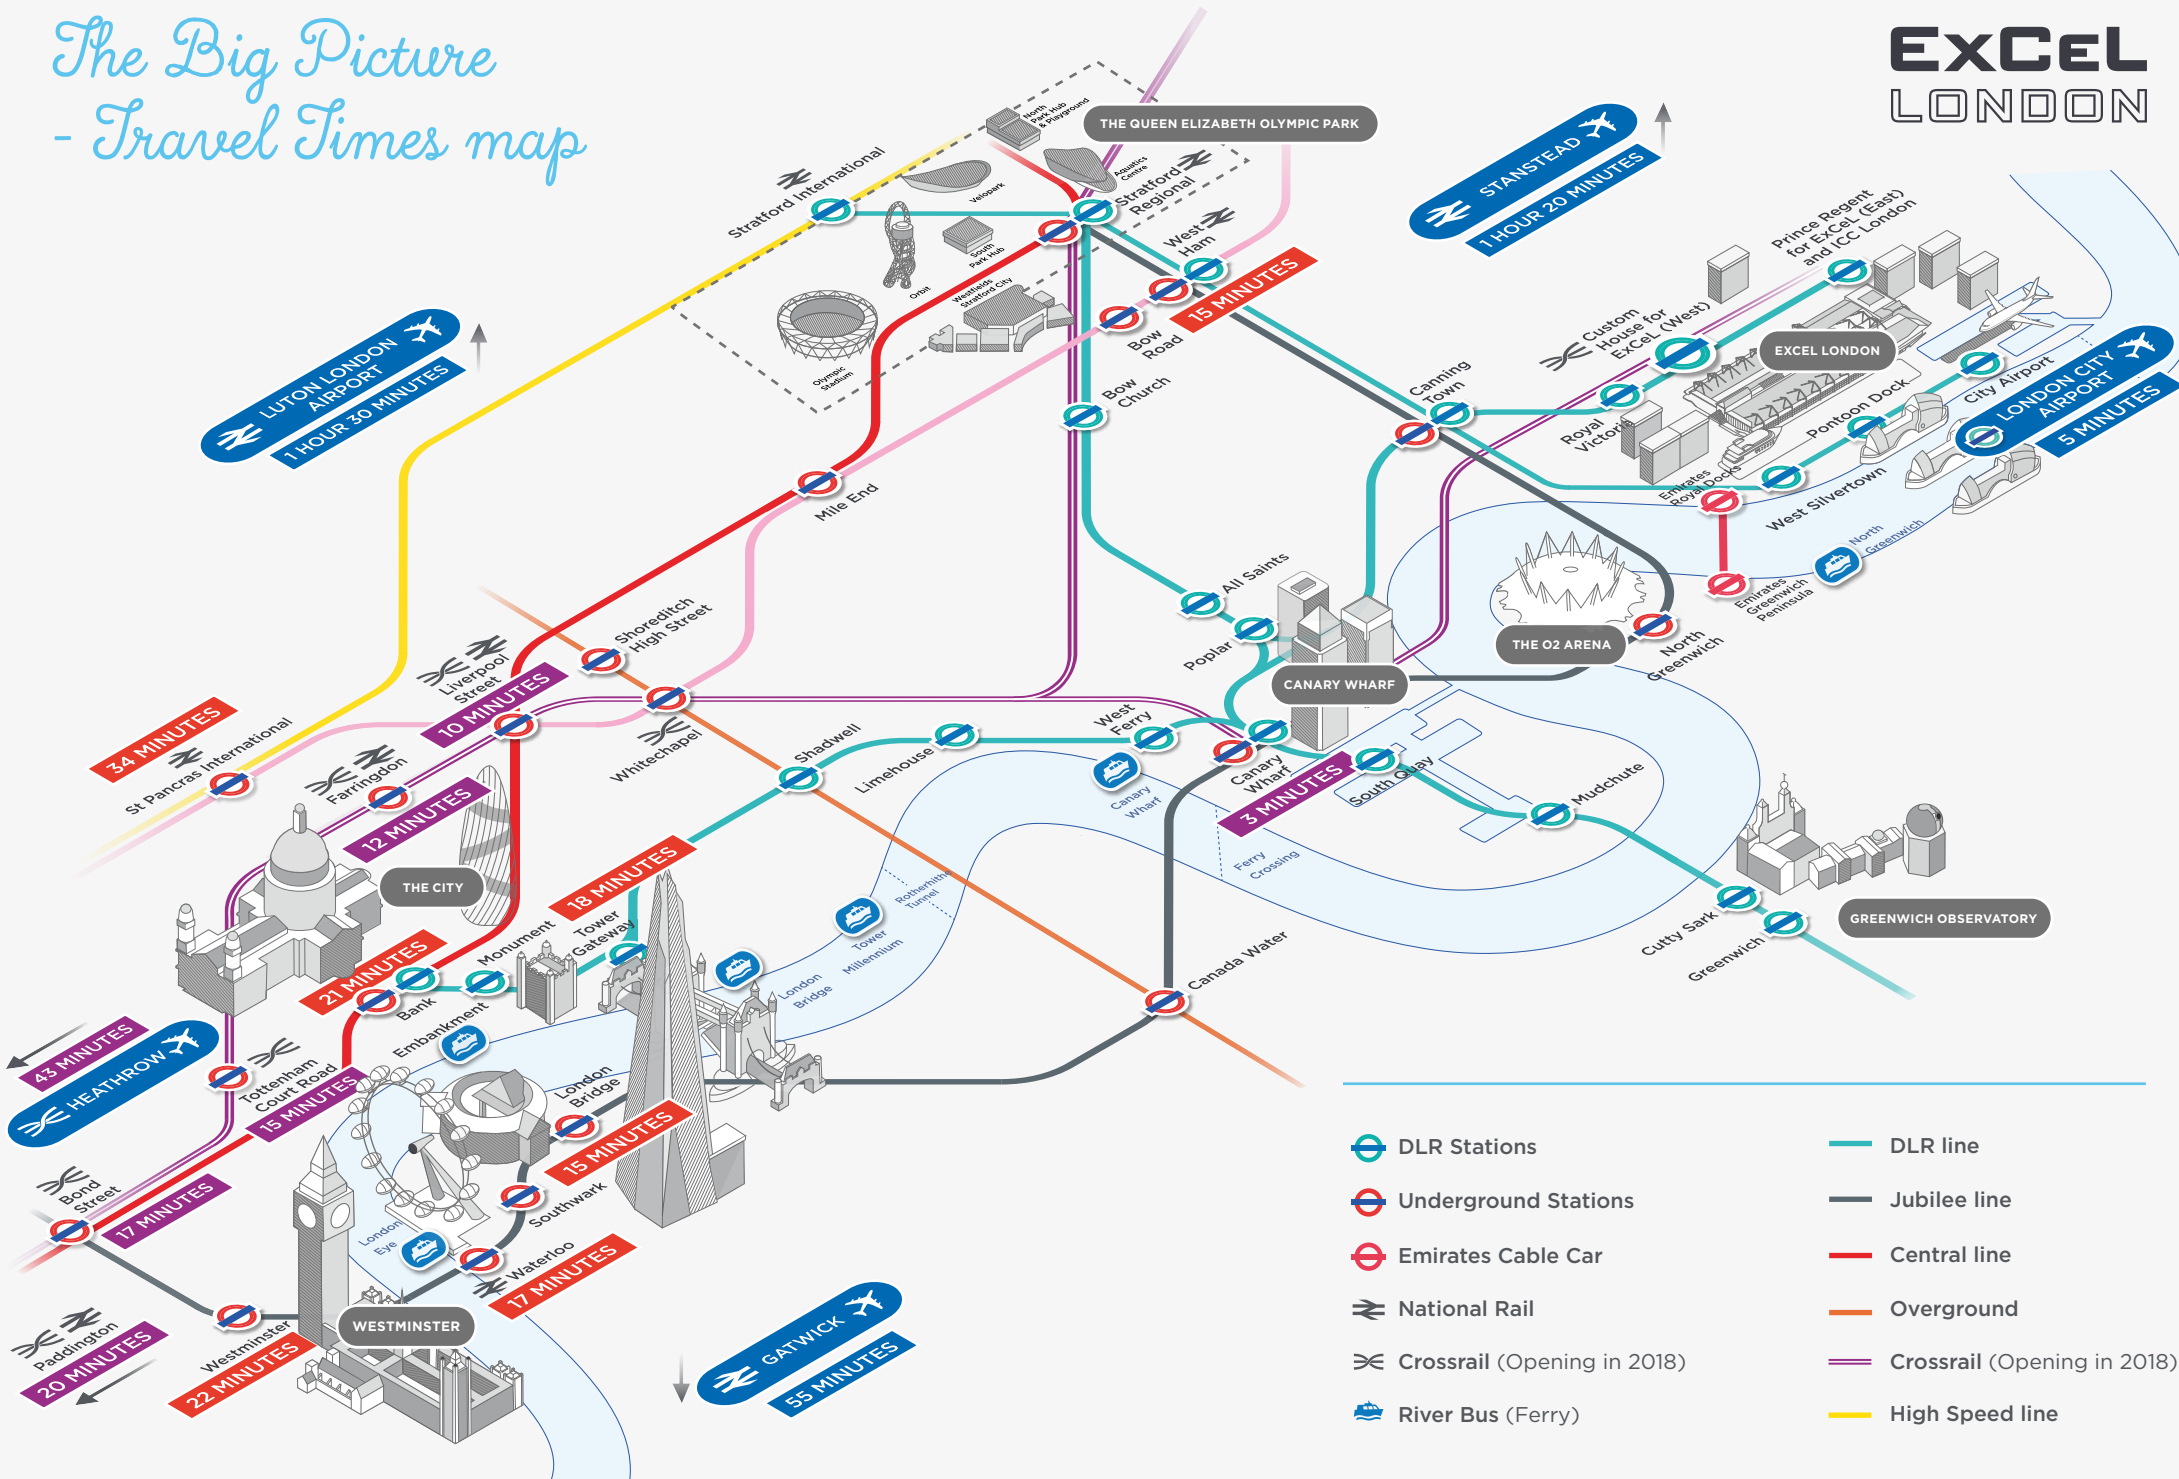

Canary Wharf

- 10 minutes to ExCeL
- 10 hotels
- 2,104 rooms

Tower Bridge

- 20 minutes to ExCeL
- 12 hotels
- 3,689 rooms

Westminster

- 25 minutes to ExCeL
- 21 hotels
- 7,015 rooms

Greenwich

- 30 minutes to ExCeL
- 6 hotels
- 809 rooms

The Big Picture - Travel Times map

- DLR Stations
- Underground Stations
- Emirates Cable Car
- National Rail
- Crossrail (Opening in 2018)
- River Bus (Ferry)
- DLR line
- Jubilee line
- Central line
- Overground
- Crossrail (Opening in 2018)
- High Speed line

ExCeL campus map

Hotels

① DoubleTree by Hilton	⑧ Sunborn Yacht Hotel
② Premier Inn	⑨ Good Hotel London
③ Aloft London ExCeL	⑩ Hampton by Hilton - London Docklands
④ Novotel London ExCeL	⑪ Moxy London ExCeL
⑤ ibis London ExCeL	⑫ Travelodge London ExCeL
⑥ ibis STYLES London ExCeL	⑬ Holiday Inn Express - ExCeL
⑦ Crowne Plaza London Docklands	

Parking

- ① Royal Victoria car park
- ② Venue car park
- ③ East car park