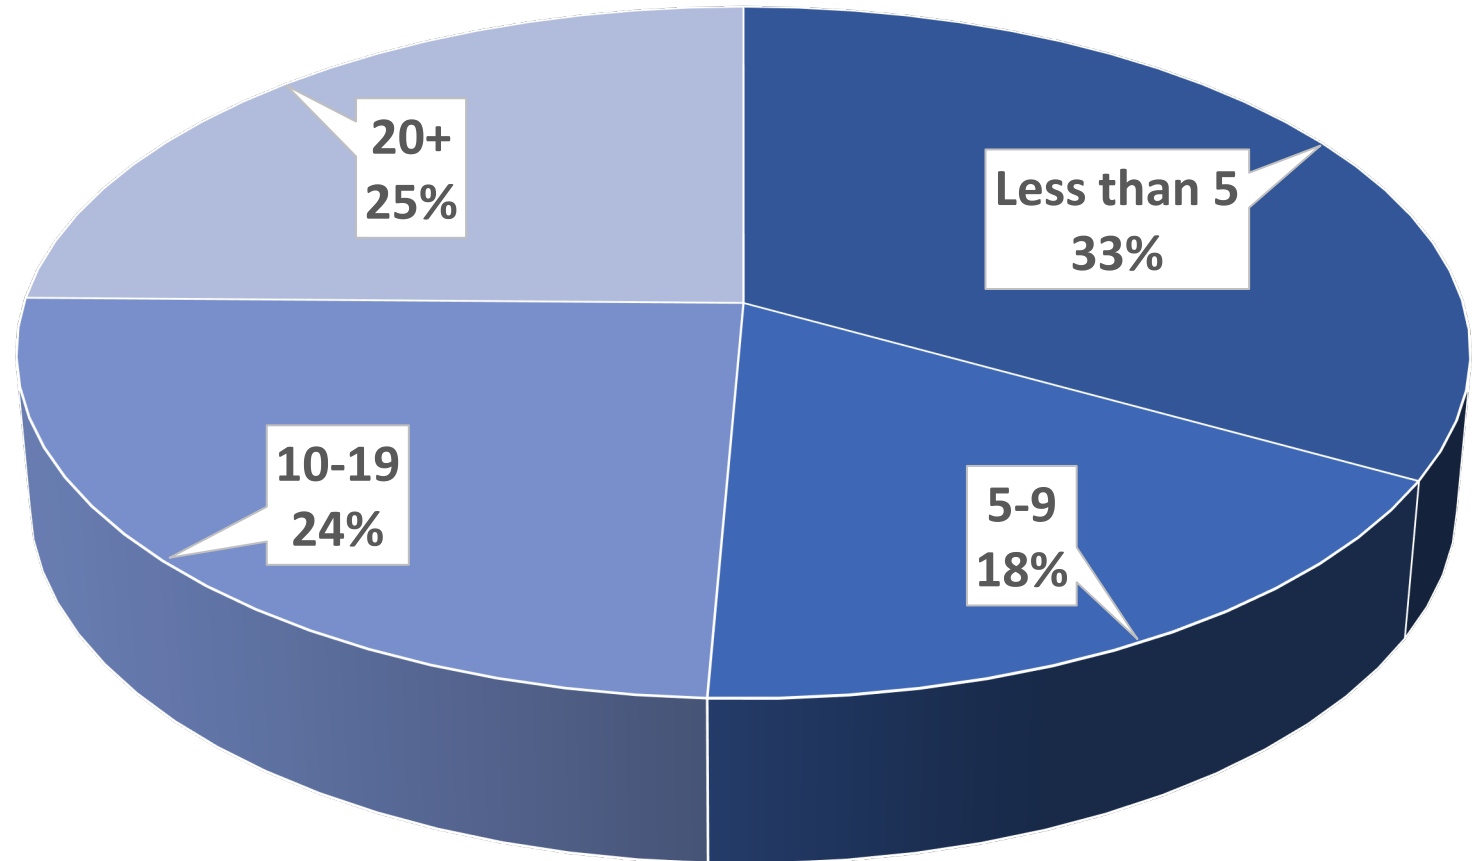

Years in Industry