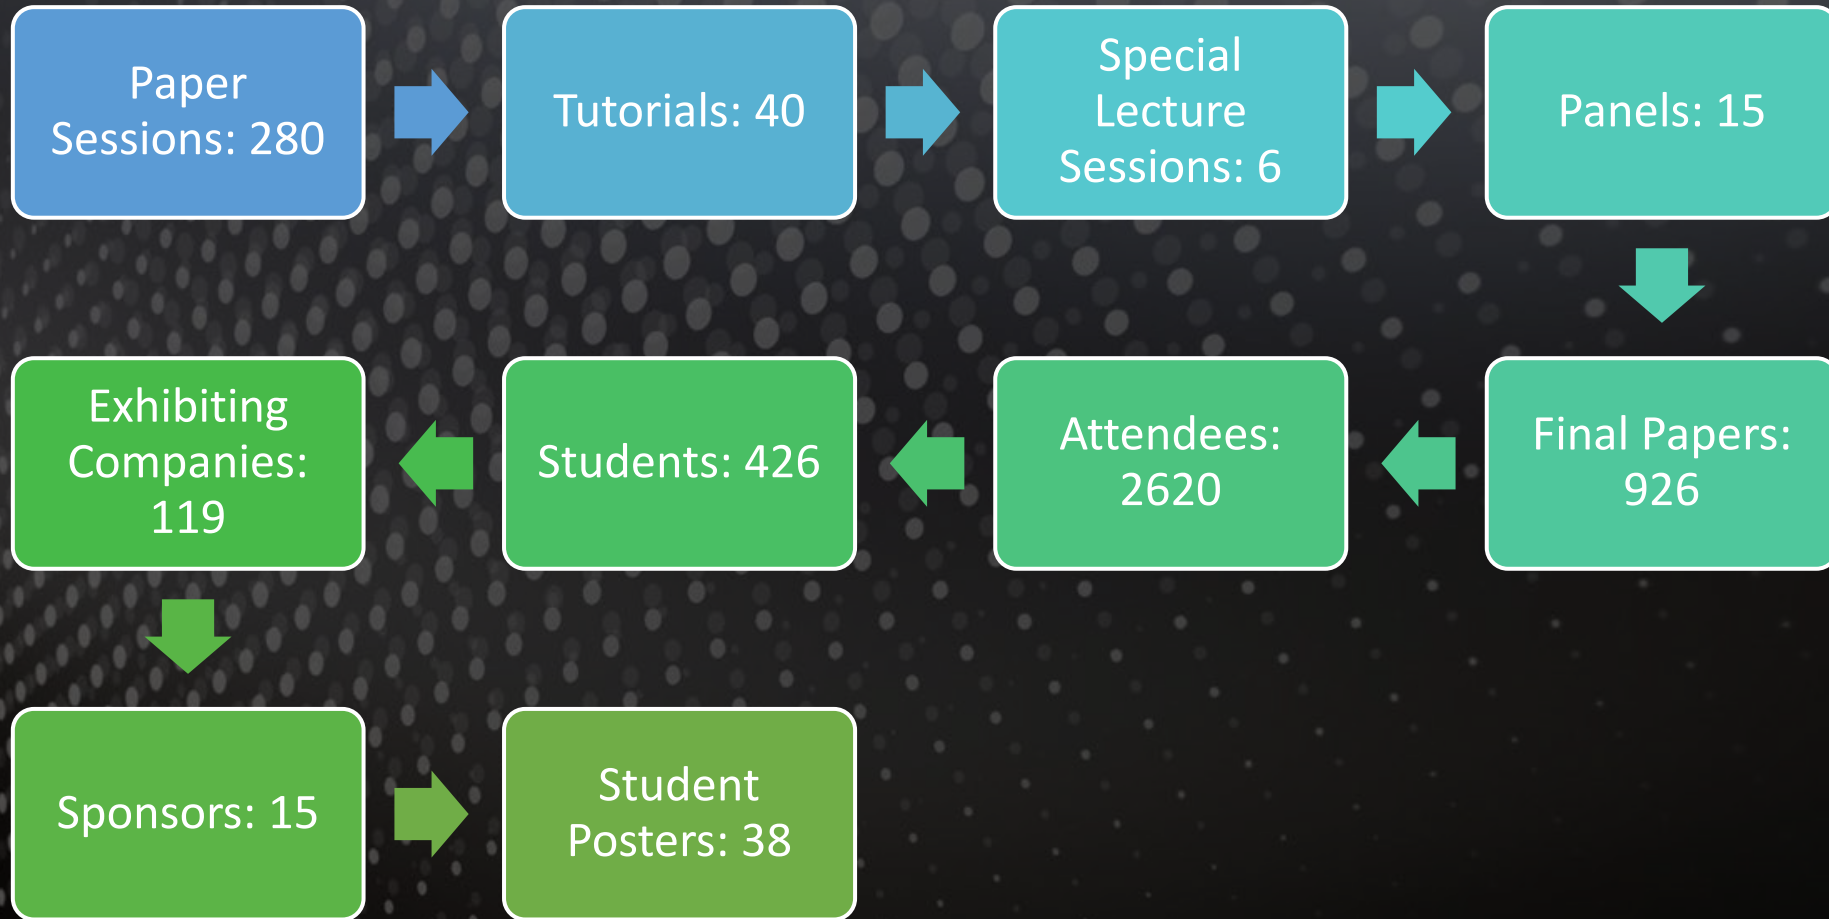

Conference Stats