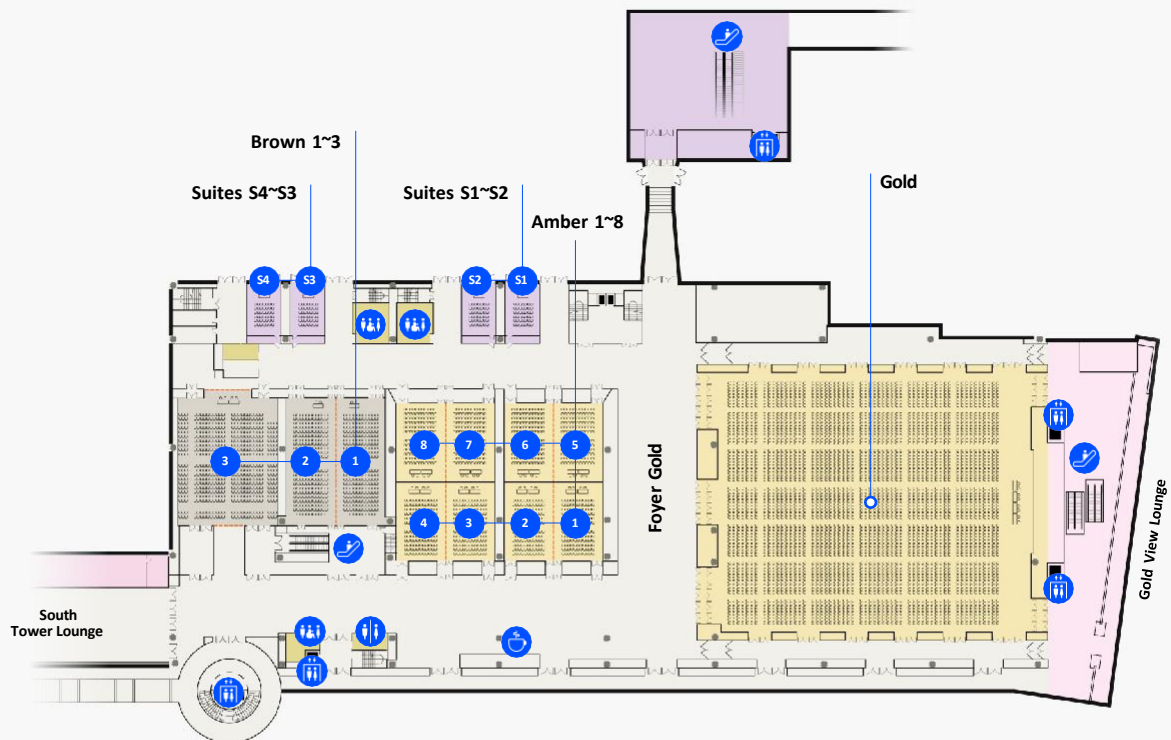

# SOUTH WING LEVEL 1

- Key**
-  --- Movable walls
  -  Toilet
  -  Stairs
  -  Lift

# SOUTH WING LEVEL 0

- Key**
-  --- Movable walls
  -  Toilet
  -  Stairs
  -  Lift

# SOUTH WING LEVEL 2

- Key**
-  --- Movable walls
  -  Toilet
  -  Stairs
  -  Lift

# NORTH WING LEVEL 2

- Key**
-  --- Movable walls
  -  Toilet
  -  Stairs
  -  Lift