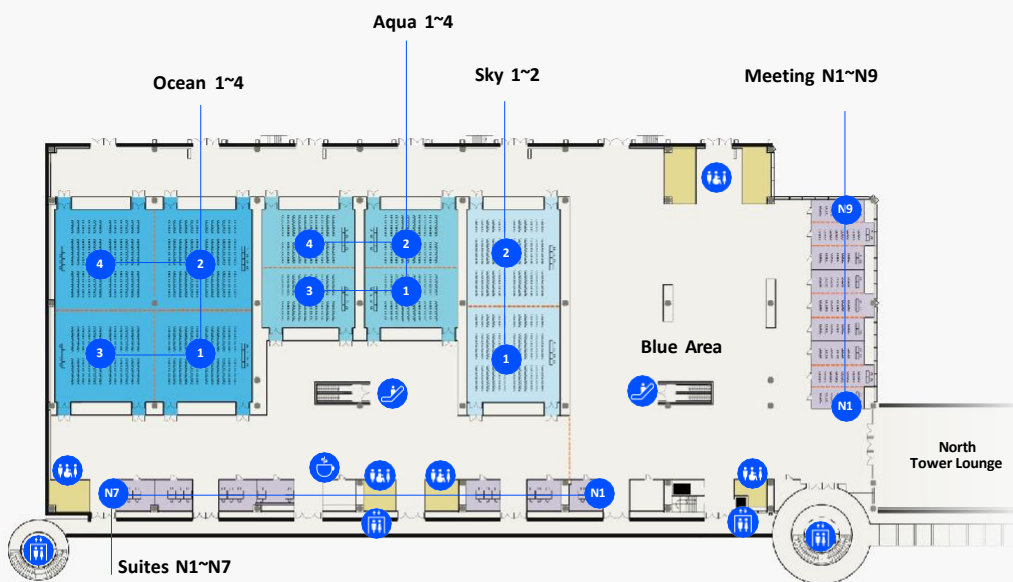

# SOUTH WING LEVEL 0

- Key**
-  --- Movable walls
  -  Toilet
  -  Stairs
  -  Lift

# SOUTH WING LEVEL 2

- Key**
-  --- Movable walls
  -  Toilet
  -  Stairs
  -  Lift

# CENTRAL BUILDING LEVEL 2

- Key**
-  --- Movable walls
  -  Toilet
  -  Stairs
  -  Lift

# NORTH WING LEVEL 2

- Key**
-  --- Movable walls
  -  Toilet
  -  Stairs
  -  Lift