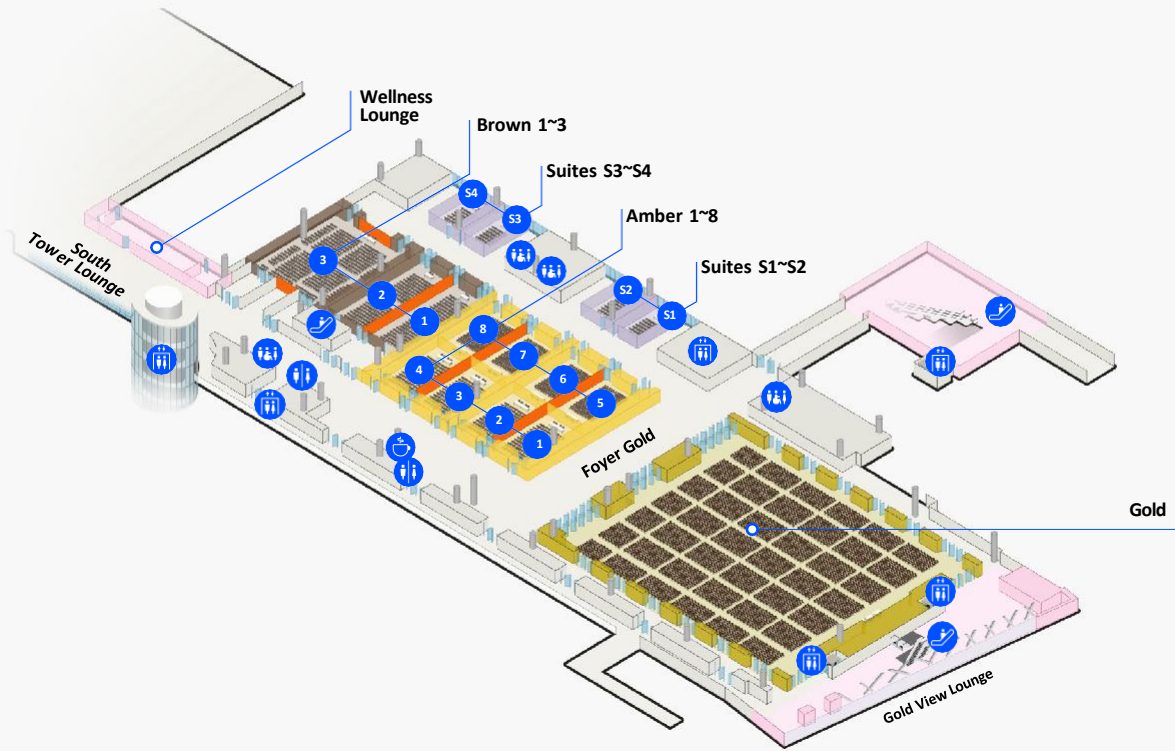

# SOUTH WING LEVEL 1

- Key**
-  --- Movable walls
  -  Toilet
  -  Stairs
  -  Lift

# SOUTH WING LEVEL 0

- Key**
-  --- Movable walls
  -  Toilet
  -  Stairs
  -  Lift

# SOUTH WING LEVEL 2

- Key**
-  --- Movable walls
  -  Toilet
  -  Stairs
  -  Lift

# NORTH WING LEVEL 2

- Key**
-  --- Movable walls
  -  Toilet
  -  Stairs
  -  Lift