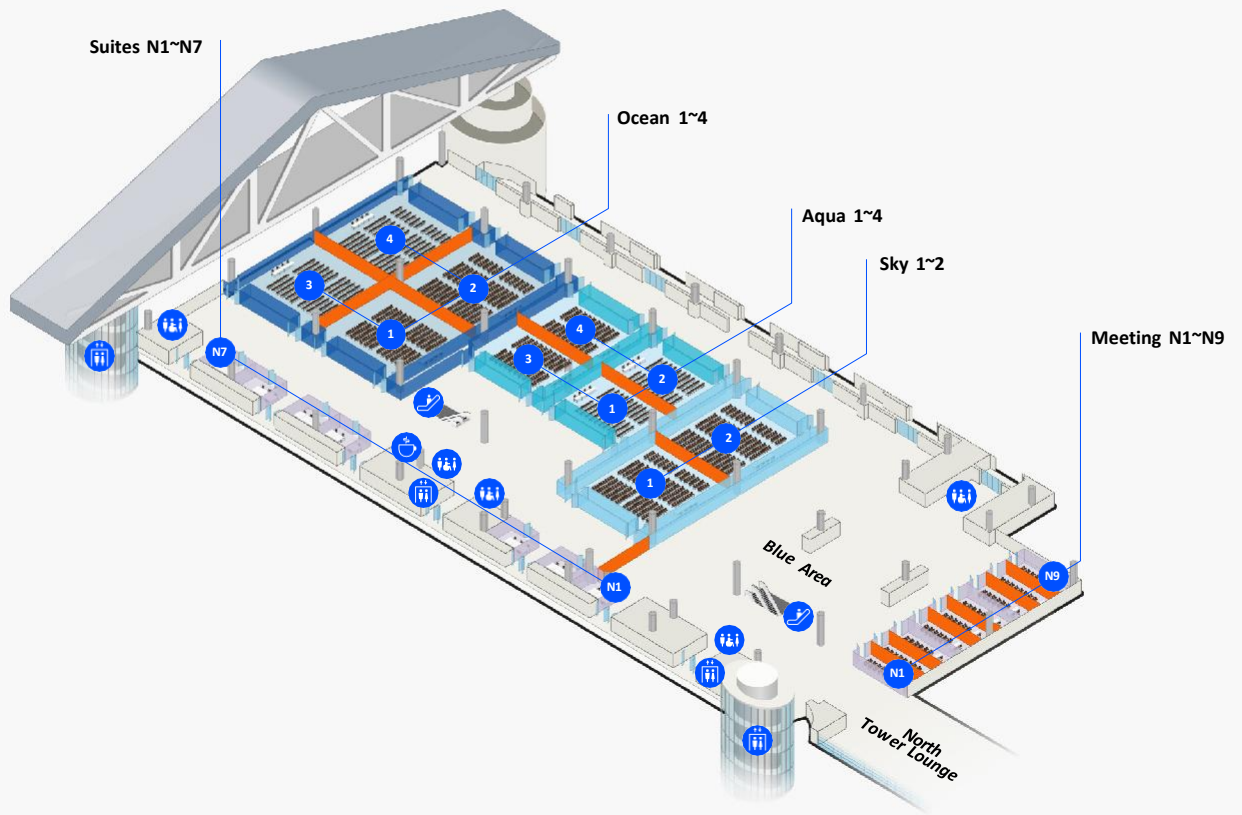

# SOUTH WING LEVEL 0

- Key**
-  --- Movable walls
  -  Toilet
  -  Stairs
  -  Lift

# SOUTH WING LEVEL 2

- Key**
-  --- Movable walls
  -  Toilet
  -  Stairs
  -  Lift

# CENTRAL BUILDING LEVEL 2

- Key**
-  --- Movable walls
  -  Toilet
  -  Stairs
  -  Lift

# NORTH WING LEVEL 2

- Key**
-  --- Movable walls
  -  Toilet
  -  Stairs
  -  Lift